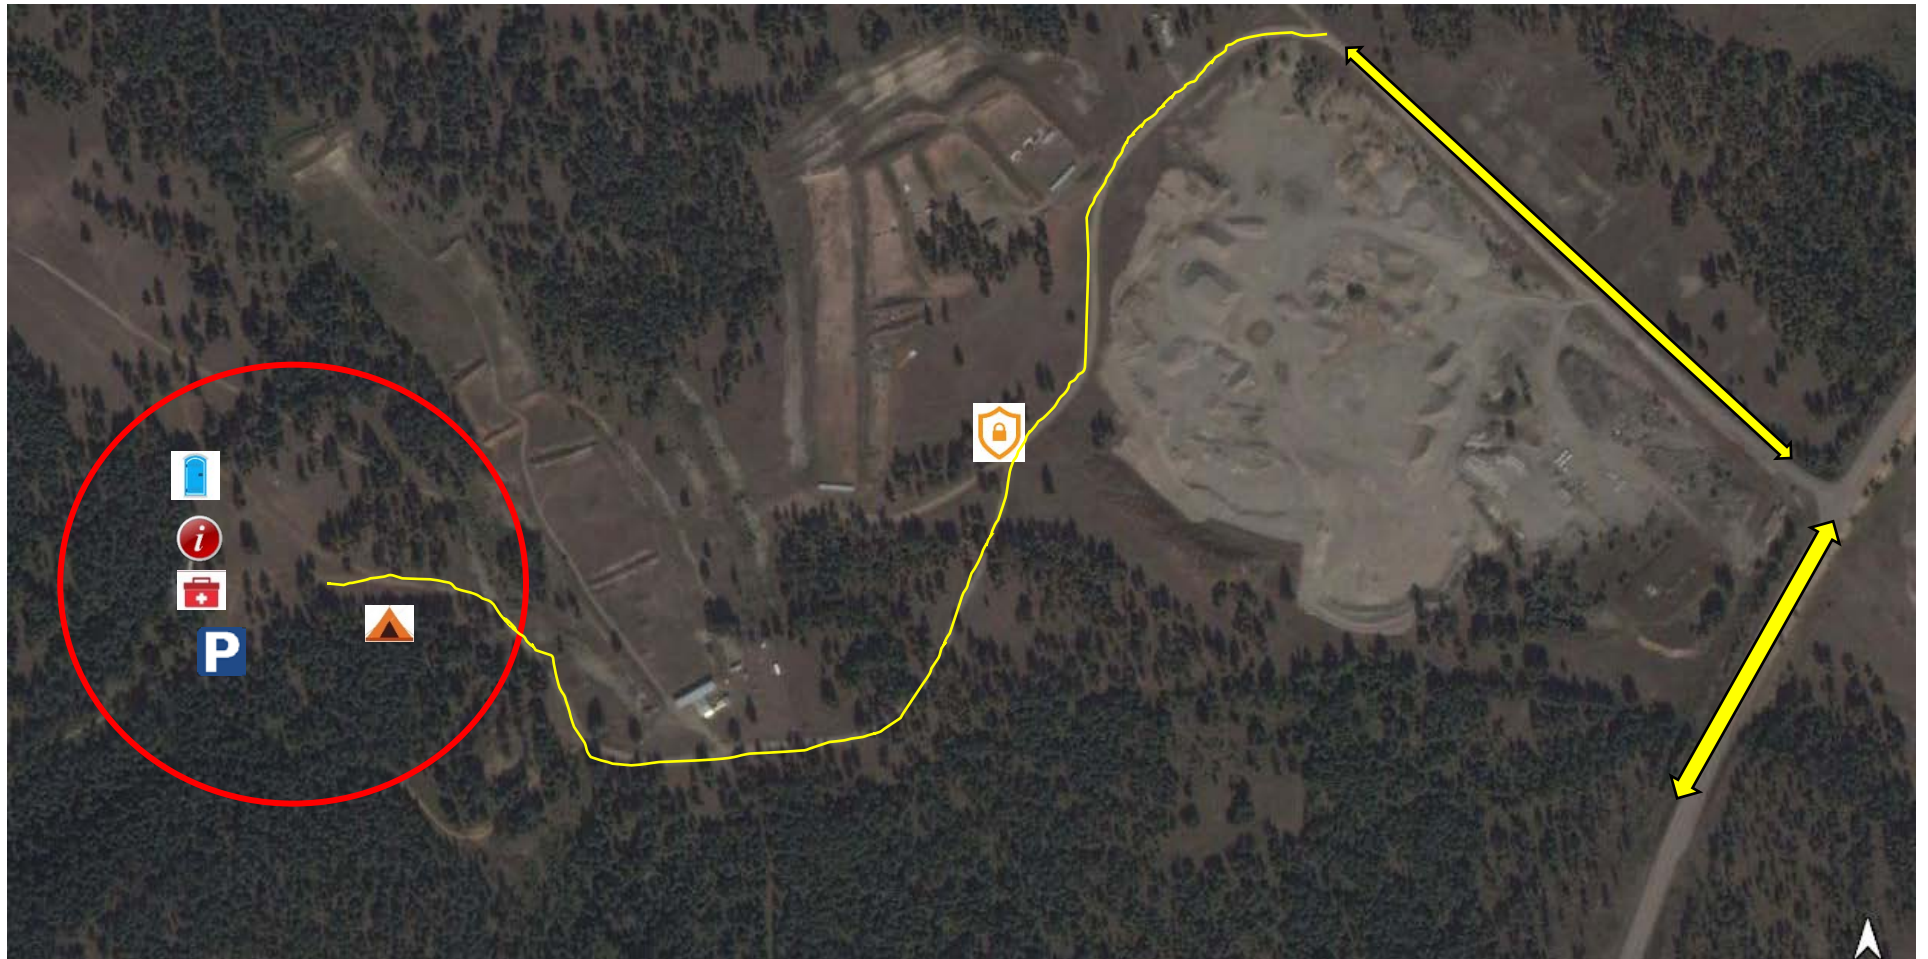

ARCHERY

Cranbrook Archery Centre
 Hwy 93 to Fort Steele

Host Location

Security Services

Transportation Services

Vehicle entrance/exit

Medical Services

Parking Locations

Camping Areas

Venue entrance/exit

AED Location

NO Parking Allowed

Washrooms/Portaloos

ARCHERY

Cranbrook Archery Centre Hwy 93 to Fort Steele