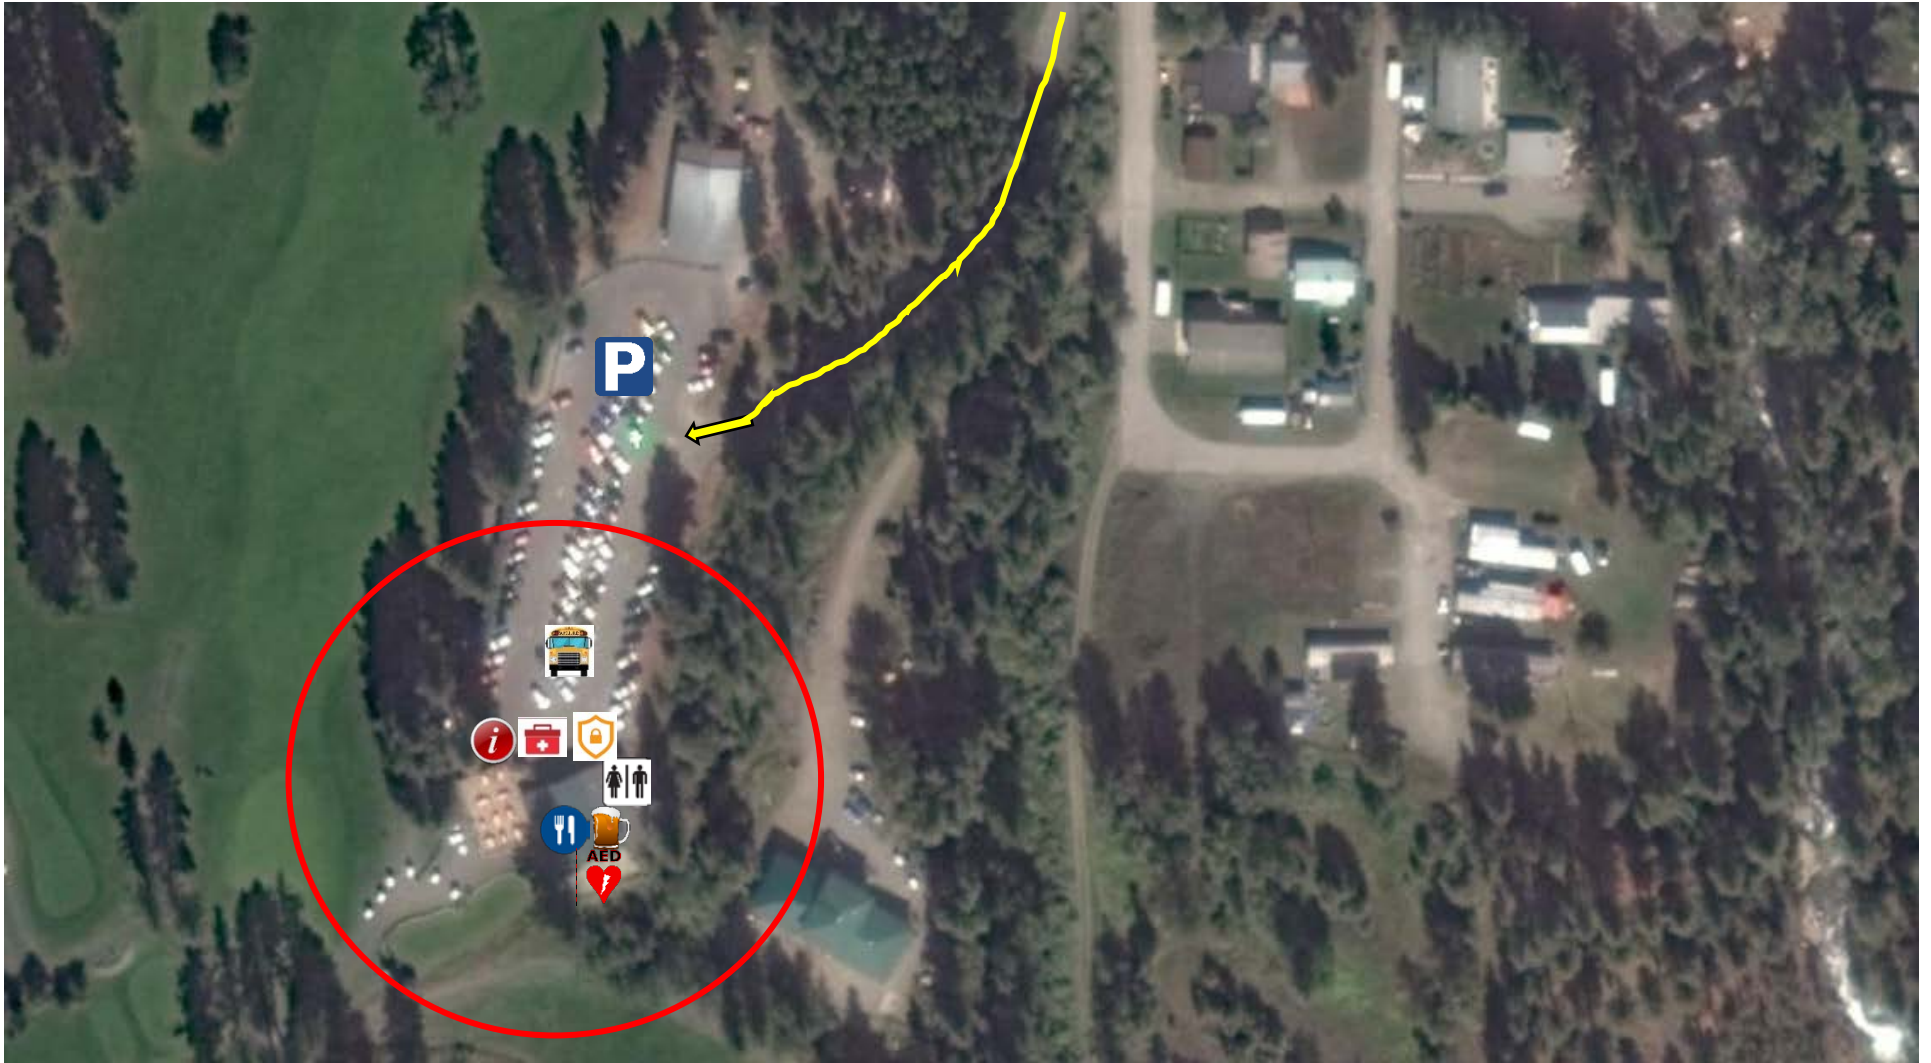

# GOLF

**Kimberley Golf Course**  
 415 302<sup>nd</sup> Ave., Kimberley

Host Location

Medical Services

AED Location

Security Services

Parking Locations

NO Parking Allowed

Transportation Services

Food Services

Licensed Lounge

Vehicle entrance/exit

Venue entrance/exit

Washrooms/Portaloos