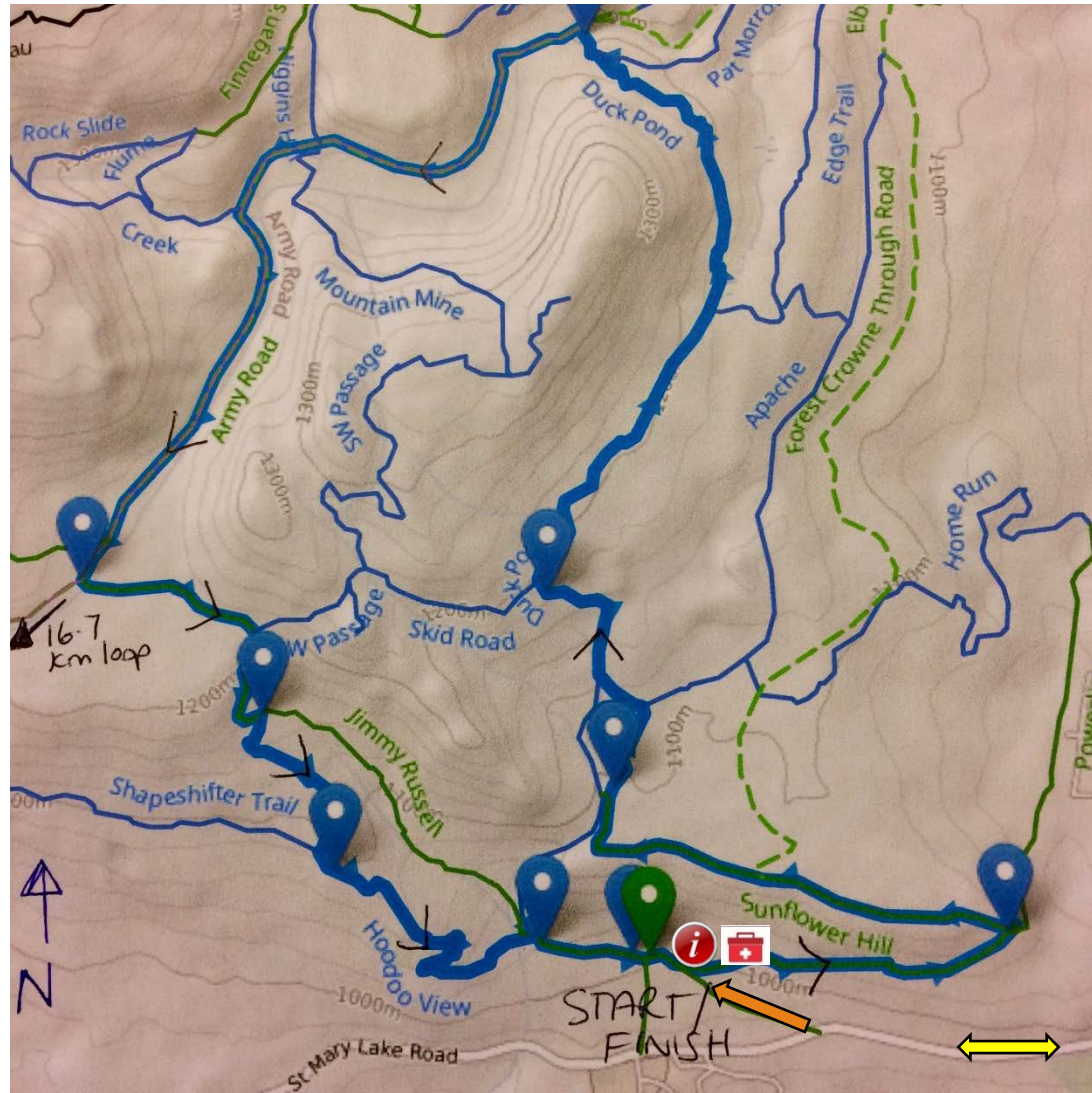

MOUNTAIN BIKING – 11.5 km

St. Mary Lake Road
Kimberley

Host Location

Medical Services

Security Services

Parking Locations

Transportation Services

Washrooms/Portaloos

Vehicle entrance/exit

Venue entrance/exit

MOUNTAIN BIKING – 11.5 km

St. Mary Lake Road
Kimberley