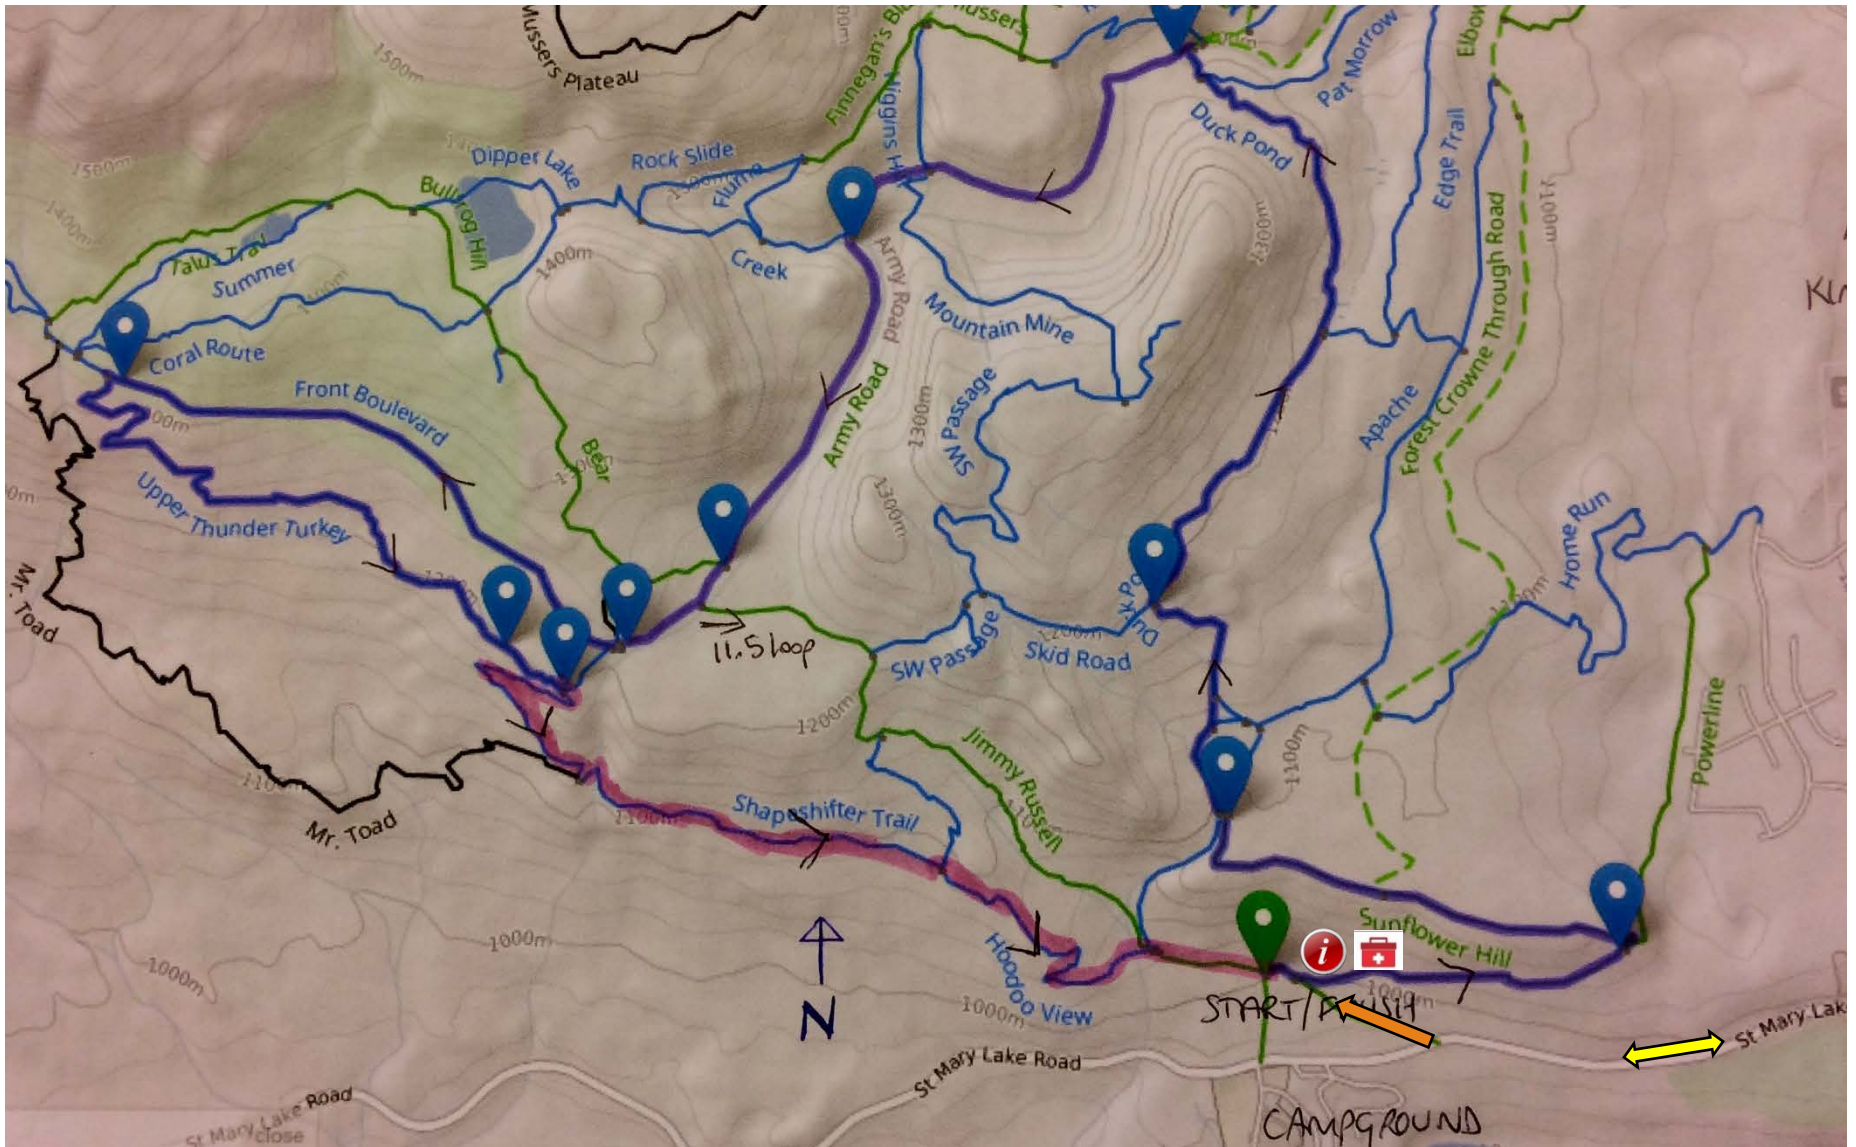

MOUNTAIN BIKING – 16.7 km

St. Mary Lake Road
Kimberley

Host Location

Security Services

Transportation Services

Vehicle entrance/exit

Medical Services

Parking Locations

Washrooms/Portaloos

Venue entrance/exit

MOUNTAIN BIKING – 16.7 km

St. Mary Lake Road
Kimberley