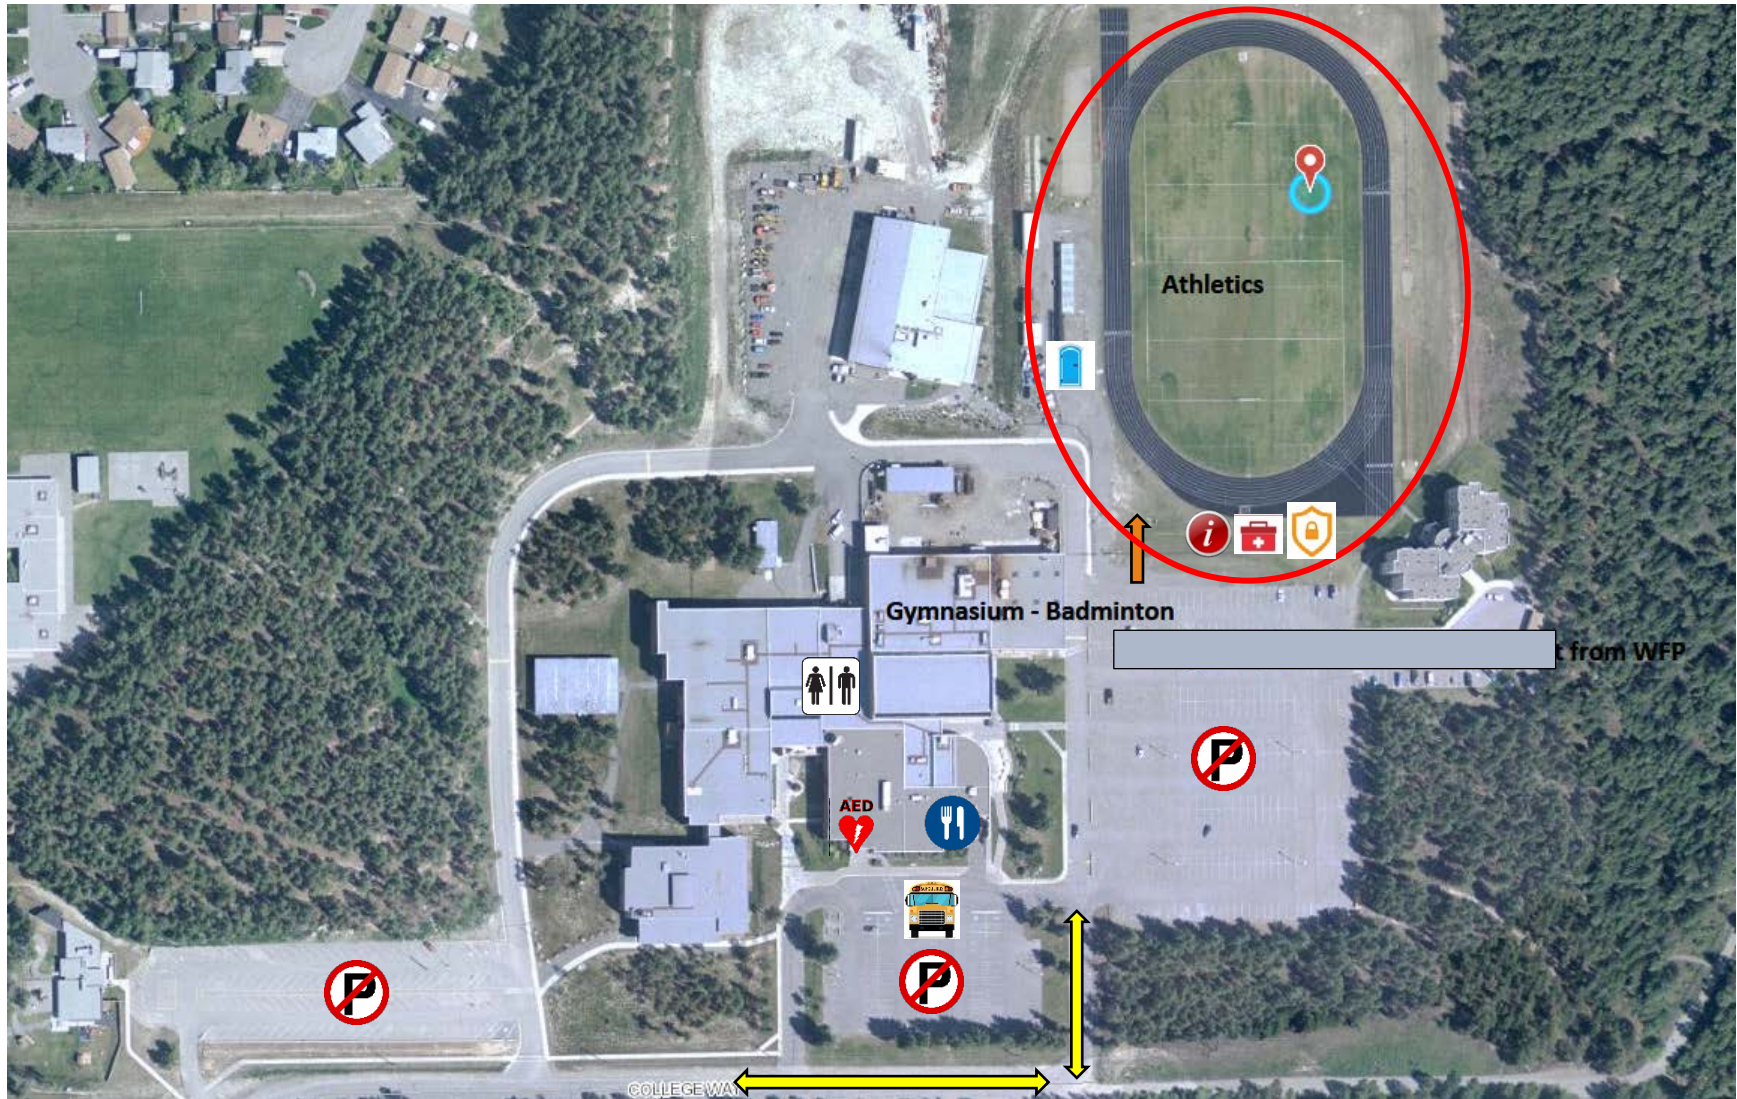

# ATHLETICS (Track & Field)

College of the Rockies  
2700 College Way, Cranbrook

- |   |                  |   |                    |   |                         |   |                       |
|---|------------------|---|--------------------|---|-------------------------|---|-----------------------|
|  | Host Location    |  | Security Services  |  | Transportation Services |  | Vehicle entrance/exit |
|  | Medical Services |  | Parking Locations  |  | Food Services           |  | Venue entrance/exit   |
|  | AED Location     |  | NO Parking Allowed |  | Washrooms/Portaloos     |   |                       |

# ATHLETICS (Track & Field)

College of the Rockies  
2700 College Way, Cranbrook